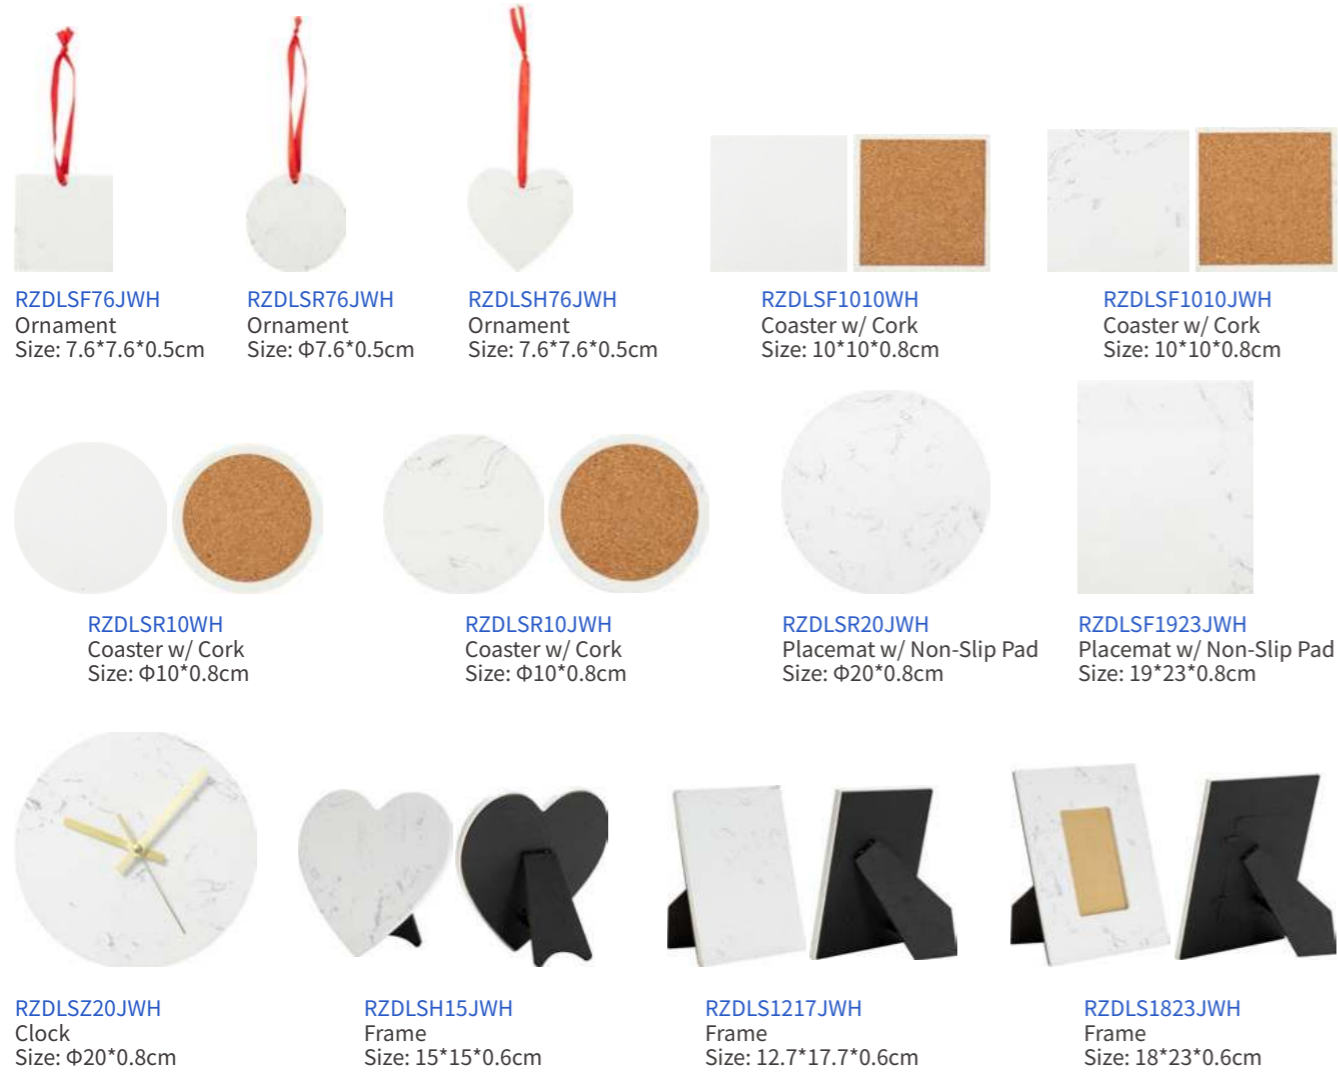

PHOM6776R
Size: 6.7*7.6cm

PHOM7676
Size: 7.6*7.6cm

PHOM7610
Size: 7.6*10cm

PHOM6812
Size: 6.8*12cm

Double-Sided Plywood Ornament

Plastic Christmas Ornament

Sublimation Acrylic Ornament

Sublimation Marble Tiles, Coasters & Ornaments