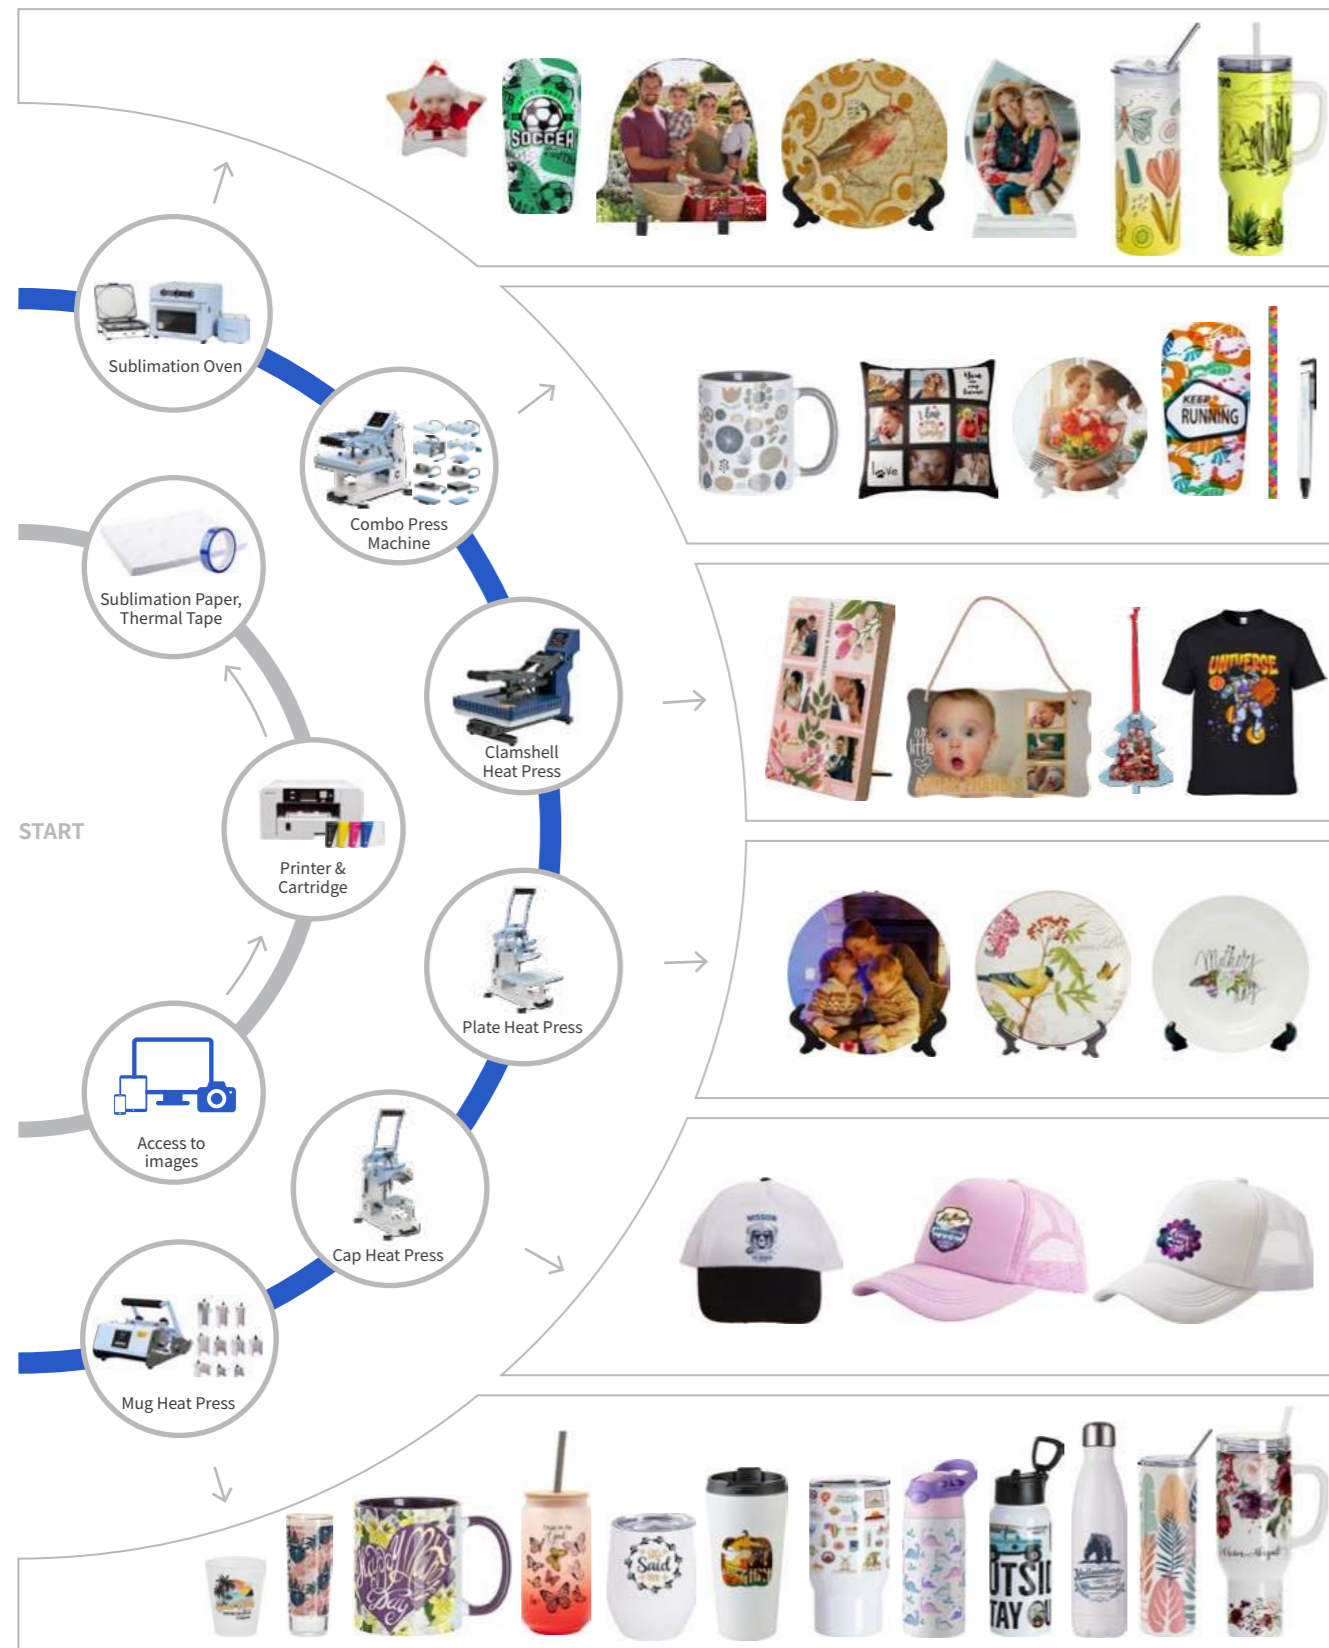

bestsub

Copyright © 2000-2025 BestSub Technologies Co Limited All Rights Reserved | 202501

Scansiona il codice QR
per andare al negozio.

shop.bestsub.it

The Process of Sublimation

SG500/SG1000

Kickstart your business with the Sawgrass SG500&SG1000, the only desktop printer designed for sublimation. With low start up and running costs, you'll soon be creating customized products with vibrant HD images - quickly, easily and profitably.