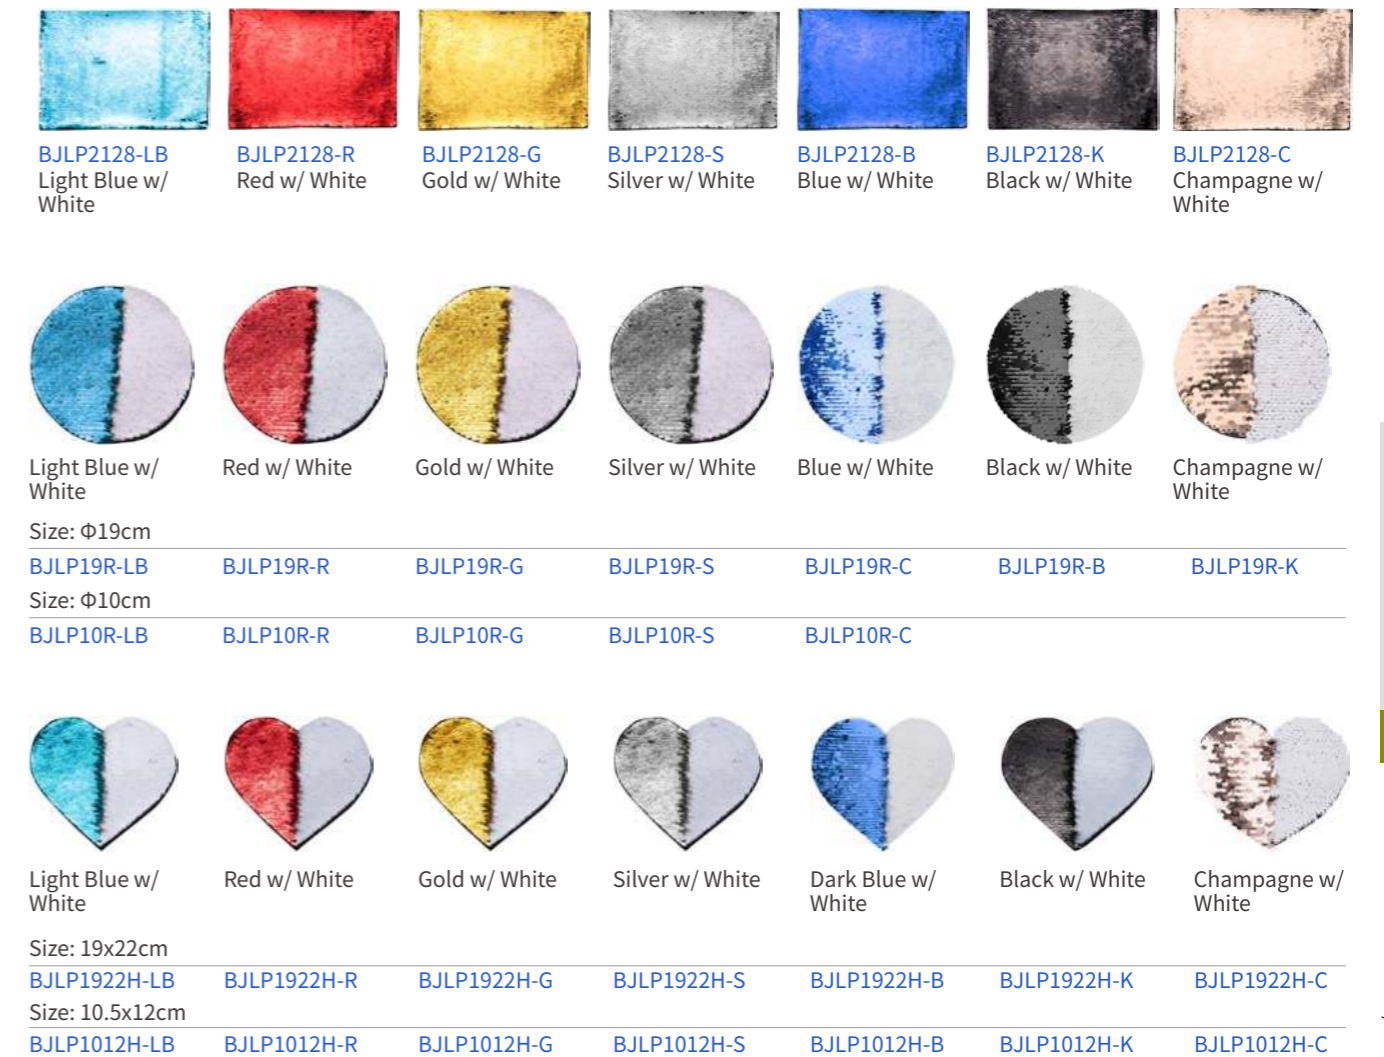

Sequin Makeup Bag / Pencil Case

Size: 16.5*20.5cm

Flip Sequins Adhesive Black Base(Star)

Size: 18*18cm

Flip Sequins Adhesive(Oval)

Size: 10*20cm

Flip Sequins Adhesive(Rectangle)

Size: 21*28cm