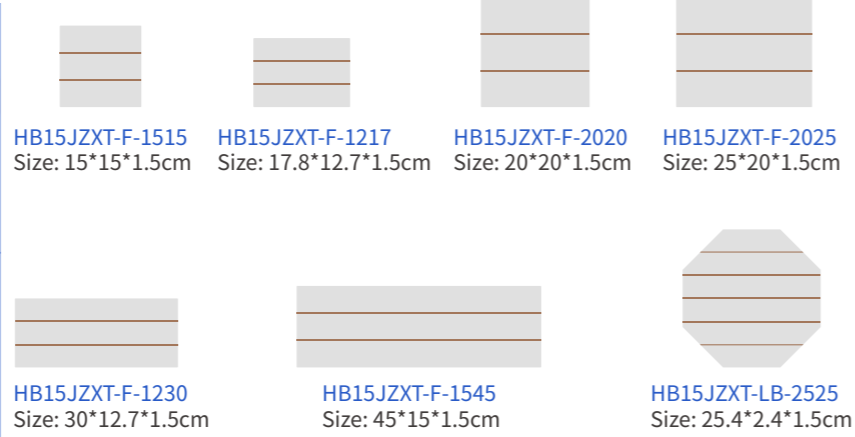

MDF Sign w/ Stripes

NEW

For sublimation, 15mm thick, single-sided.