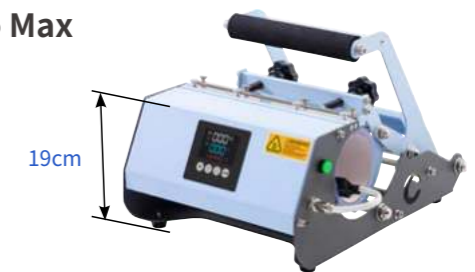

CE-MP270PPK
Pink

CE-MP270PWH
White

CE-MP280H2IN1LBW-3040
Light Blue

Power	Voltage	Temp. Range	Time Range
500W-750W MAX±5%	220V / 110V 50~60Hz	0-482 °F (0-250°C)	0-999 seconds

Two options

Pro

Pro Max

All In One Combo Tumbler Mug Heat Press Collection

Pro Max exclusive heater

MP280-BD32
Compatible Diameter: 8.8-10.2cm
Max. Printable Length: 25cm

CE-MP270H-ZB
Main Board for CE-MP270H

Sublimation Machines

Craft Dural Tumbler Press

Item No.	CE-DMP270
Power	1000W MAX±5%
Voltage	220V / 110V 50~60Hz
Temp. Range	0-250°C (0-482 °F)
Time Range	1-999 seconds